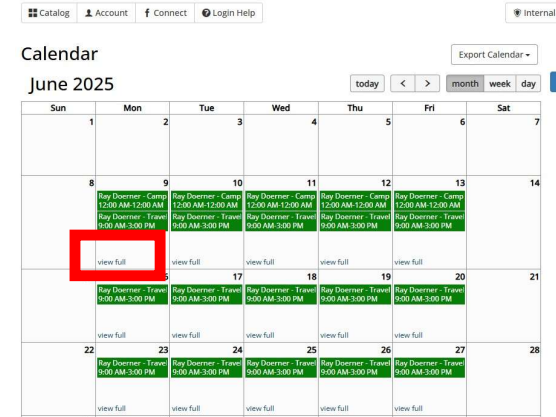

Instructions for Viewing Your Household Event Calendar

1. Go to <https://secure.rec1.com/IL/prospect-heights-park-district-il/catalog> and login to your account. Click "Account" to be taken to your account dashboard.

2. Towards the bottom of the account actions, you can view your household "Event Calendar".

3. You can click on "View Full" to see the complete details of the programs on that date. Also, you can "Export Calendar" to your personal electronic calendar.