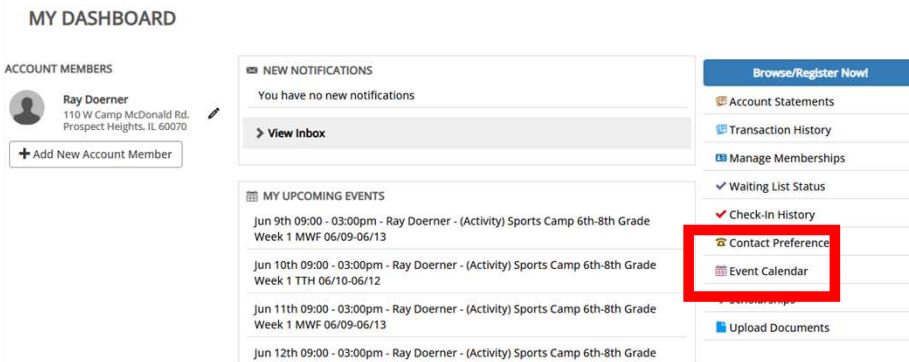

Instructions for Viewing Your Household Event Calendar

1. Go to <https://secure.rec1.com/IL/prospect-heights-park-district-il/catalog> and login to your account. Click "Account" to be taken to your account dashboard.

2. Towards the bottom of the account actions, you can view your household "Event Calendar".

3. You can click on "View Full" to see the complete details of the programs on that date. Also, you can "Export Calendar" to your personal electronic calendar.