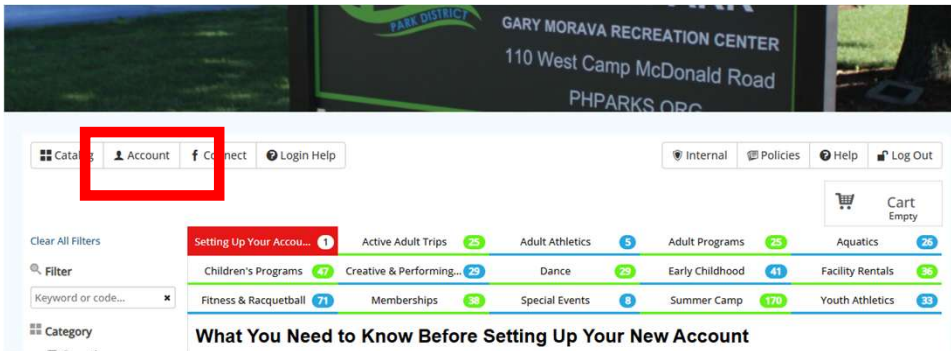

Instructions for Viewing Your Household Event Calendar

1. Go to <https://secure.rec1.com/IL/prospect-heights-park-district-il/catalog> and login to your account. Click "Account" to be taken to your account dashboard.

2. Towards the bottom of the account actions, you can view your household "Event Calendar".

3. You can click on "View Full" to see the complete details of the programs on that date. Also, you can "Export Calendar" to your personal electronic calendar.